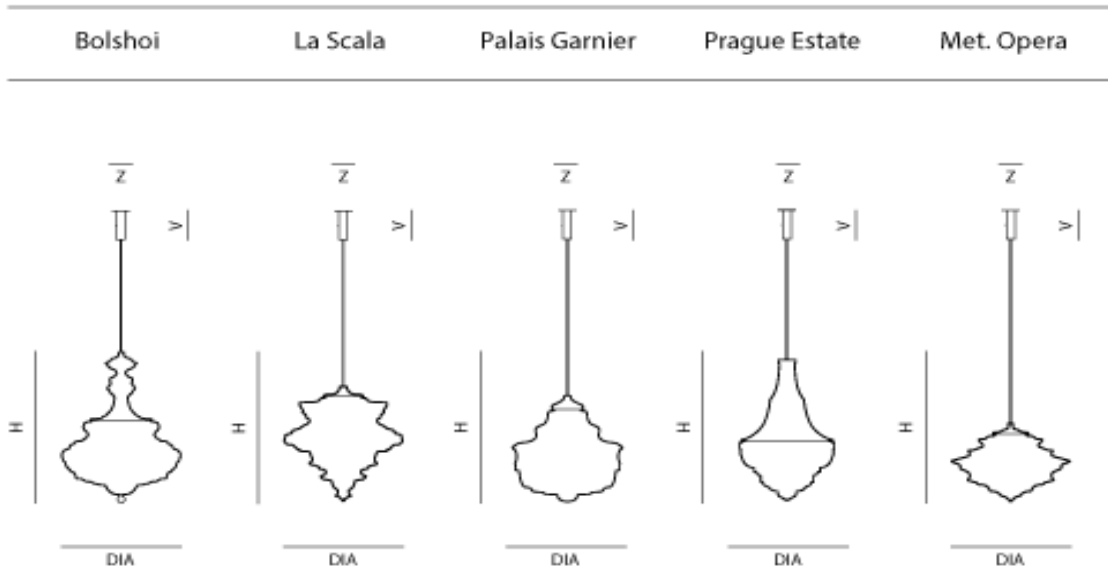

NEVERENDING GLORY COLLECTION – MEDIUM PENDANTS

DESCRIPTION

The Neverending Glory collection reflects nostalgic emotions and interprets opulent candle chandeliers silhouettes to recognize the iconic chandeliers from five of the world’s most eminent concert halls and theaters; La Scala in Milan, Palais Garnier in Paris, the Metropolitan Opera in New York, the Bolshoi Theater in Moscow, as well as the Czech Republic’s Estates Theater in Prague.

Type	UL	
Light source	Lasvit recommends halogen globe bulb, E 26 2800K	
Input voltage	120V, 60Hz	
Rated power	1 × GU10 (max. 40W)	1 × GU10 (max. 40W)
Cord color	white, black cord (for smoke glass version only) with safety wire	
Cord length	2000mm/78,74", longer cord is available, contact your sale person	
Canopy color	white matt / black matt for smoke version	
Prot. rating	IP 20	
Safety class	CLASS I	

NAME	DIMENSION	Z (mm/inch)	V (mm/inch)
		Bolshoi	16.25" D x 22.05" H
La Scala	16.25" D x 17.68" H	80/3 ¹ / ₂	150/5 ² / ₂
Palais Garnier	15.06" D x 16.37" H	80/3 ¹ / ₂	150/5 ² / ₂
Prague state	13" D x 21.62" H	80/3 ¹ / ₂	150/5 ² / ₂
Metropolitan Opera	16.25" D x 12.06" H	80/3 ¹ / ₂	150/5 ² / ₂