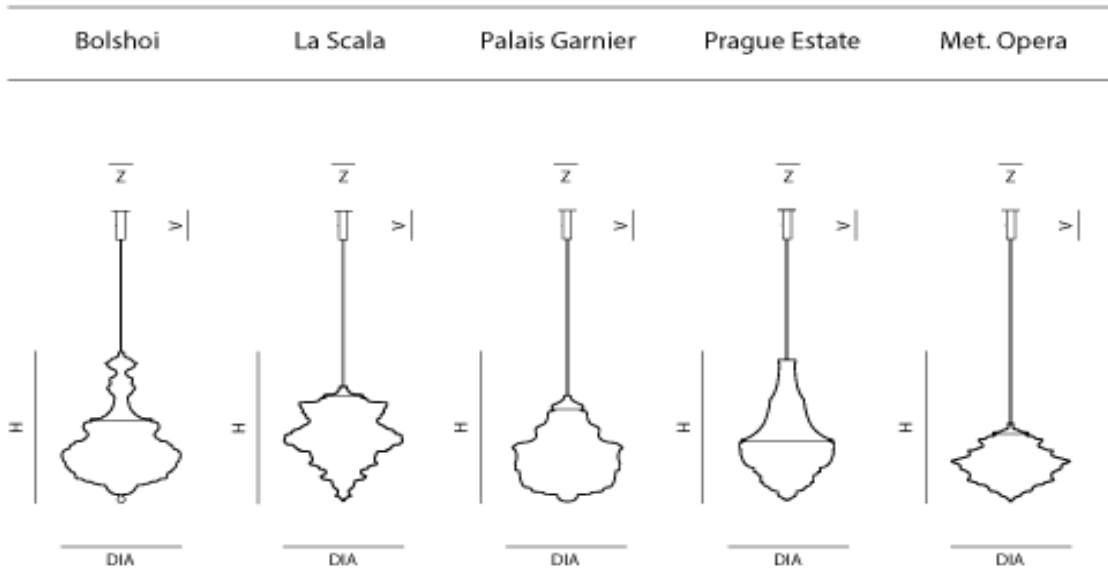

Type	UL	
Light source	Lasvit recommends halogen globe bulb, E 26 2800K	
Input voltage	120V, 60Hz	
Rated power	1 × GU10 (max. 40W)	1 × GU10 (max. 40W)
Cord color	white, black cord (for smoke glass version only) with safety wire	
Cord length	2000mm/78,74", longer cord is available, contact your sale person	
Canopy color	white matt / black matt for smoke version	
Prot. rating	IP 20	
Safety class	CLASS I	

NAME	DIMENSION	DIMENSIONS	
		Z (mm/inch)	V (mm/inch)
Bolshoi	10.81" D x 14.43" H	80/3 ¹ / ₂	150/5 ² / ₂
La Scala	10.81" D x 11.75" H	80/3 ¹ / ₂	150/5 ² / ₂
Palais Garnier	10.06" D x 10.5" H	80/3 ¹ / ₂	150/5 ² / ₂
Prague state	8.68" D x 14.37" H	80/3 ¹ / ₂	150/5 ² / ₂
Metropolitan Opera	10.81" D x 7.87" H	80/3 ¹ / ₂	150/5 ² / ₂